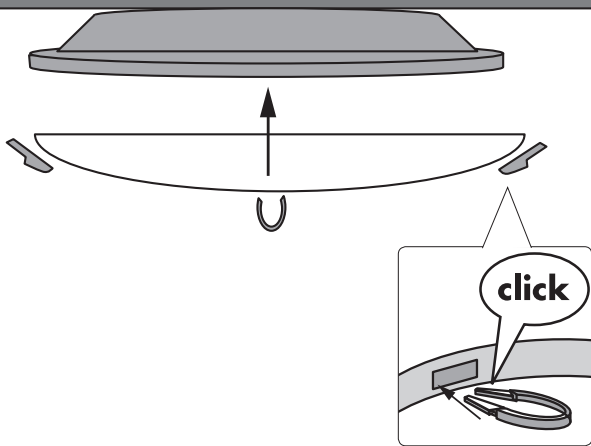

# PHILIPS

Incl.

5

6

Philips Lighting Contact Centre  
Int. Business Reply Service  
I.B.R.S. / C.C.R.I. Numéro 10461  
5600 VB Eindhoven  
Pays-Bas / The Netherlands

[www.philips.com/homelighting](http://www.philips.com/homelighting)  
 +800 7445 4775